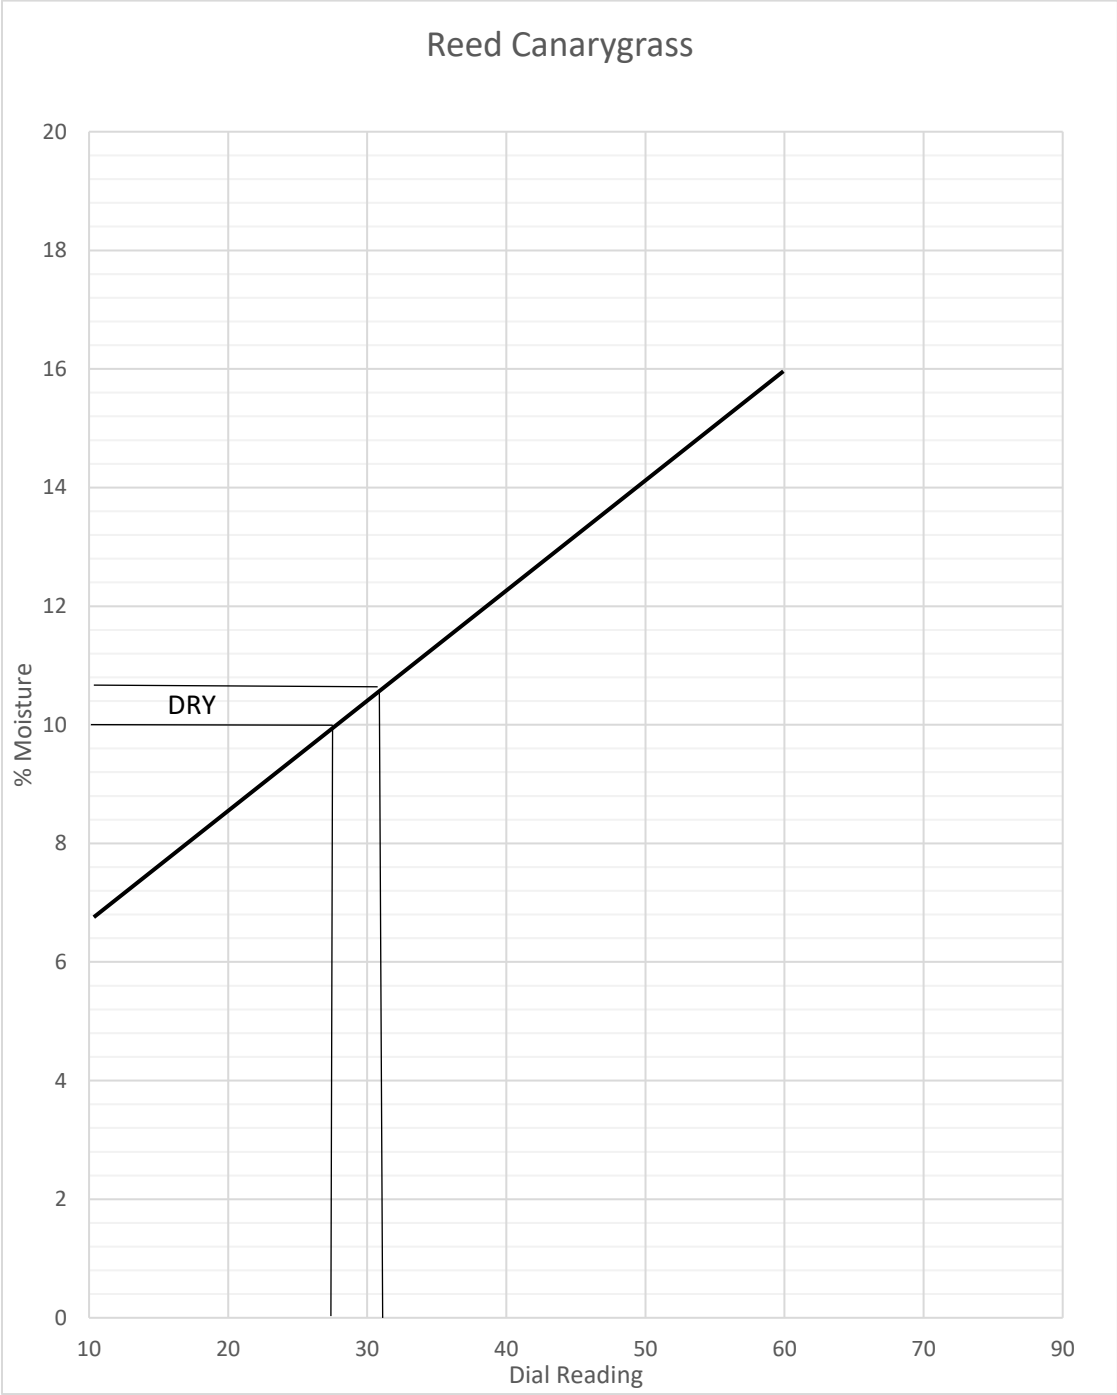

**Reed Canarygrass**  
(Bases on Canary seed chart)  
919/3.5"  
Calibrate @ 53  
Sample Weight: 250 grams  
@ 72°F + or - 6°

**Reed Canarygrass**

(Bases on Canary seed chart)

919/3.5"

Calibrate @ 53

Sample Weight: 250 grams

@ 72°F + or - 6°