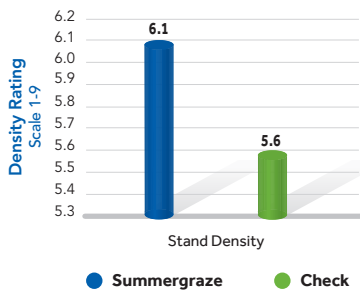

Maximize Season Long Production

Intermediate timothy for high quality hay and pasture applications. Summergraze was selected for intermediate maturity, yield over the growing season, winter survival and ground cover. Summergraze has been evaluated across North America and is ideal for summer production in pasture and hay stands. It combines good spring vigor, a very leafy plant in an intermediate maturity timothy that blends well with both grasses and legumes. Timothy is well known for high palatability, winterhardiness and tolerance to wet conditions.

Excellent Density

Source: BSA (Germany).

Yield Performance

Ontario Performance Trials

Features

Medium Maturity

Tall Height

Upright Growth Habits