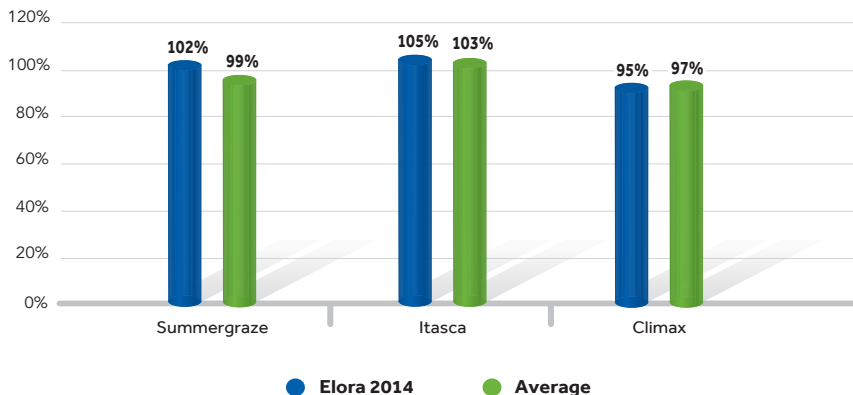

Maximize Season Long Production

Intermediate timothy for high quality hay and pasture applications. Summergraze was selected for intermediate maturity, yield over the growing season, winter survival and ground cover. Summergraze has been evaluated across North America and is ideal for summer production in pasture and hay stands. It combines good spring vigor, a very leafy plant in an intermediate maturity timothy that blends well with both grasses and legumes. Timothy is well known for high palatability, winterhardiness and tolerance to wet conditions.

Excellent Density

Source: BSA (Germany).

Yield Performance

Ontario Performance Trials

Features

Medium Maturity

Tall Height

Upright Growth Habits