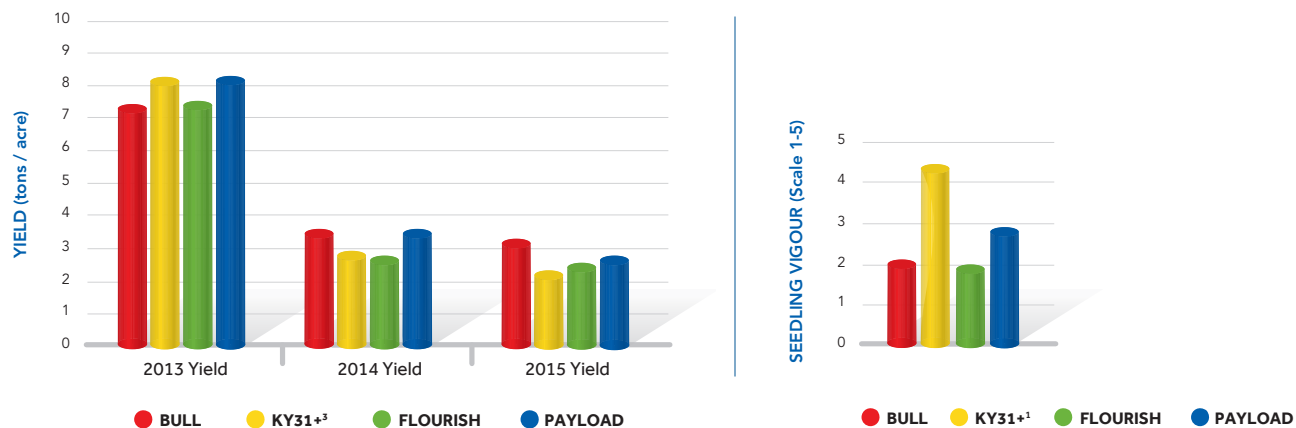

TALL FESCUE

Payload

Forage Quality

VARIETY	CUTS	% CP	RFV	CUTS	% DDM	% TDN	% NDF	CUTS	% WSC
Payload	14	14.2	107	8	62.2	64.2	33.9	10	9.3
Fawn		14.4	106		62.2	64.1	33.3		8.8
Payload	10	14.3	108	8	62.2	64.2	33.9	10	9.3
Courtenay		15.8	115		62.3	65.8	34.5		9.4

Performance Comparison

¹ KY31- is the variety KY31 from which the toxic endophyte has been removed. KY31+ contains the toxic endophyte. The other fescue varieties in this test do not contain an endophyte.

For more information visit brettyoung.com
or call toll-free at 800-665-5015

BrettYoung^{TM}

BrettYoung is a trademark of BrettYoung Seeds Limited.