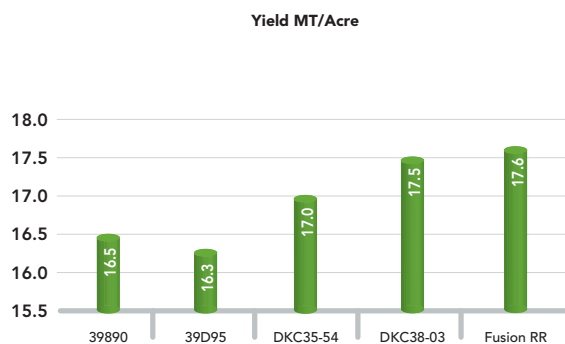

Performance in Trials¹

Our Strategic Partner for Corn

The strategic partnership between BrettYoung and Elite® produce silage and grazing corn selected to maximize ruminant gains.

Elite is a Canadian seed company that prides itself on delivering varieties tailored to the specific needs of farmers across Western Canada. Elite's unwavering commitment to early-maturing markets is demonstrated through continued investments in crop production research, plant breeding and crop variety development.

Elite's corn evaluation program has access to multiple trait platforms and is focused on early-maturing hybrids. The selection of grain corn hybrids targets yield, drydown, standability and disease resistance. In their silage and grazing line-up, hybrids are selected for high tonnage, high energy and production per acre.

When farmers choose Elite, they are choosing cutting-edge products and technology along with industry-leading expertise.

Distinct By Design

At BrettYoung, we strive to be a company like no other. We are proud of our strategic partnerships with world-class organizations through which we source leading technologies and genetics.

We succeed in our markets by bringing distinct choices that deliver performance and value. By design, our success is deeply rooted within your success; the two are intertwined and grow together. We are **Distinct By Design** and we wouldn't have it any other way.

For more information visit brettyoung.ca or call toll-free at 1-800-665-5015.

Developed By

¹ Yield and Moisture Averages; Manitoba and Alberta Corn Grower Trials.

BrettYoung™ is a trademark of Brett-Young Seeds Limited. Elite® is a registered trademark (owned by La Coop fédérée).

Monsanto Company is a member of Excellence Through Stewardship® (ETS). Monsanto products are commercialized in accordance with ETS Product Launch Stewardship Guidance, and in compliance with Monsanto's Policy for Commercialization of Biotechnology-Derived Plant Products in Commodity Crops. These products have been approved for import into key export markets with functioning regulatory systems. Any crop or material produced from these products can only be exported to, or used, processed or sold in countries where all necessary regulatory approvals have been granted. It is a violation of national and international law to move material containing biotech traits across boundaries into nations where import is not permitted. Growers should talk to their grain handler or product purchaser to confirm their buying position for these products. Excellence Through Stewardship® is a registered trademark of Excellence Through Stewardship.