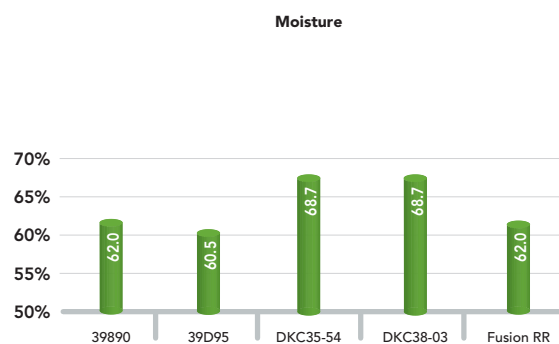

Performance in Trials¹

Our Strategic Partner for Corn

The strategic partnership between BrettYoung and Elite® produce silage and grazing corn selected to maximize ruminant gains.

Elite is a Canadian seed company that prides itself on delivering varieties tailored to the specific needs of farmers across Western Canada. Elite's unwavering commitment to early-maturing markets is demonstrated through continued investments in crop production research, plant breeding and crop variety development.

Elite's corn evaluation program has access to multiple trait platforms and is focused on early-maturing hybrids. The selection of grain corn hybrids targets yield, drydown, standability and disease resistance. In their silage and grazing line-up, hybrids are selected for high tonnage, high energy and production per acre.

When farmers choose Elite, they are choosing cutting-edge products and technology along with industry-leading expertise.

Distinct By Design

At BrettYoung, we strive to be a company like no other. We are proud of our strategic partnerships with world-class organizations through which we source leading technologies and genetics.

We succeed in our markets by bringing distinct choices that deliver performance and value. By design, our success is deeply rooted within your success; the two are intertwined and grow together. We are **Distinct By Design** and we wouldn't have it any other way.

For more information visit brettyoung.ca or call toll-free at 1-800-665-5015.

Developed By

¹ Yield and Moisture Averages; Manitoba and Alberta Corn Grower Trials.

BrettYoung™ is a trademark of Brett-Young Seeds Limited. Elite® is a registered trademark (owned by La Coop fédérée).

Monsanto Company is a member of Excellence Through Stewardship® (ETS). Monsanto products are commercialized in accordance with ETS Product Launch Stewardship Guidance, and in compliance with Monsanto's Policy for Commercialization of Biotechnology-Derived Plant Products in Commodity Crops. These products have been approved for import into key export markets with functioning regulatory systems. Any crop or material produced from these products can only be exported to, or used, processed or sold in countries where all necessary regulatory approvals have been granted. It is a violation of national and international law to move material containing biotech traits across boundaries into nations where import is not permitted. Growers should talk to their grain handler or product purchaser to confirm their buying position for these products. Excellence Through Stewardship® is a registered trademark of Excellence Through Stewardship.