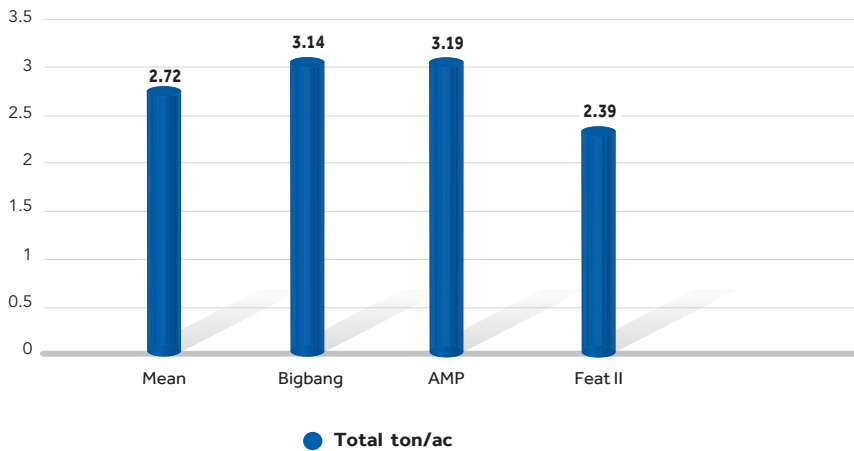

Explosive Vigor and Unparalleled Quality

Bigbang is a new westerworld annual ryegrass for silage or hay, grazing or cover crop applications. Bigbang is a tetraploid selected for early heading, leafiness, yield and disease resistance. It provides high quality forage, consistent yields and excellent regrowth. Bigbang is highly adaptable for use as a cover crop, its deep roots build soil structure and increase organic matter.

Yield Trial

2013 Seeding of Annual Ryegrass
(Spooner Agricultural Research Station, Spooner Wisconsin)

Features

Very Leafy

Tall

Exceptional Tillering

Rapid Establishment

Deep Rooted