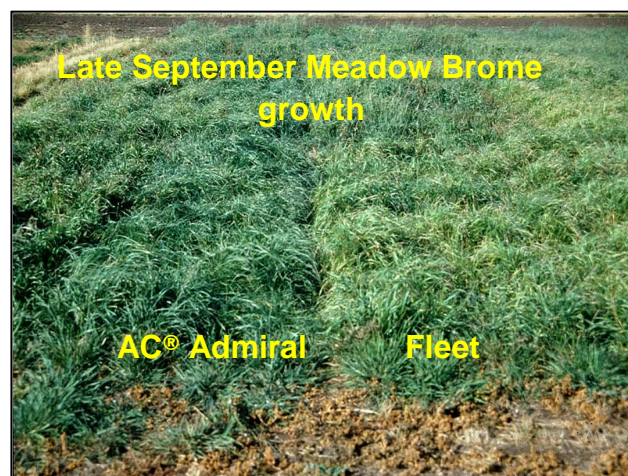

Bred in Canada for the harsh Canadian environment **AC® Admiral** Meadow Bromegrass's improved yield potential (especially in the Brown and Dark Brown soil zones), brings a new level of productivity to Canadian forage producers.

Highlights:

- 1% higher forage yield potential than the check Fleet in the Western Forage Testing System Trials from 2005-2007
- Highest relative yield potential in Brown (140%) and Dark Brown (105%) soil zones in the Western Forage Testing System Trials from 2005-2007
- "Fall Green" selection – selected to maintain its green colour and potentially greater fall growth

Breeder:

Dr. Bruce Coulman
University of Saskatchewan
Saskatoon Research Centre
Agriculture and Agri-Food Canada

Summary of **AC® Admiral** meadow bromegrass in the Western Forage Testing System 2005-07

Zone	Site Years	Fleet kg/ha	AC® Admiral kg/ha	% Fleet
Irrigated	5	12592	12735	101
Black/Grey	21	6227	6129	98
Dark Brown	3	8995	9496	105
Brown	3	1877	2636	140
Overall	32	7073	7140	101

Note: Dry matter yields in kg/ha

'AC' is an official mark under license from Agriculture Canada & Agri-Food Canada