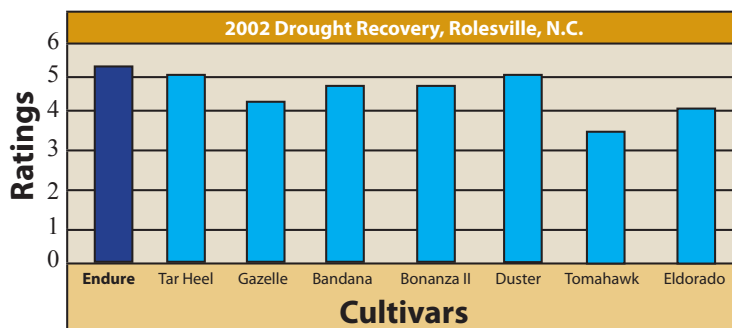

Key Characteristics

Dark green with upright, low growth habits; excellent heat tolerance; excellent brown patch resistance; endophyte enhanced; and bred for South and transition areas.

Breeding History

Developed by Pure Seed Testing Inc. as part of a breeding program to develop cultivars with improved resistance to brown patch. Thirty original parents were selected from nurseries with selection criteria being: attractive appearance, dark green colour, low growth profile, freedom from disease and upright leaves and panicles.

Trial Results

In various testing in Rolesville, North Carolina, Endure showed superior resistance to brown patch, excellent overall turf quality and shows exceptional drought recovery.

Endure Tall Fescue