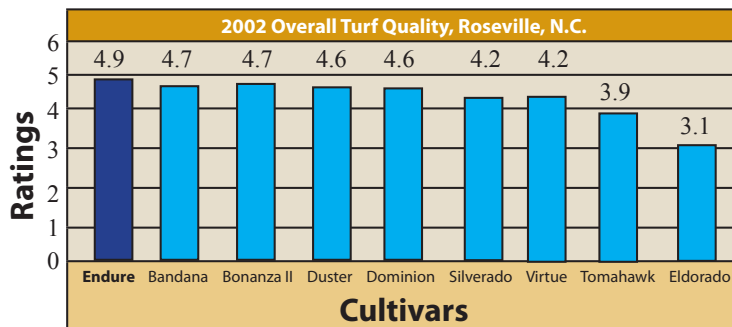

Key Characteristics

Dark green with upright, low growth habits; excellent heat tolerance; excellent brown patch resistance; endophyte enhanced; and bred for South and transition areas.

Breeding History

Developed by Pure Seed Testing Inc. as part of a breeding program to develop cultivars with improved resistance to brown patch. Thirty original parents were selected from nurseries with selection criteria being: attractive appearance, dark green colour, low growth profile, freedom from disease and upright leaves and panicles.

Trial Results

In various testing in Rolesville, North Carolina, Endure showed superior resistance to brown patch, excellent overall turf quality and shows exceptional drought recovery.

Endure Tall Fescue