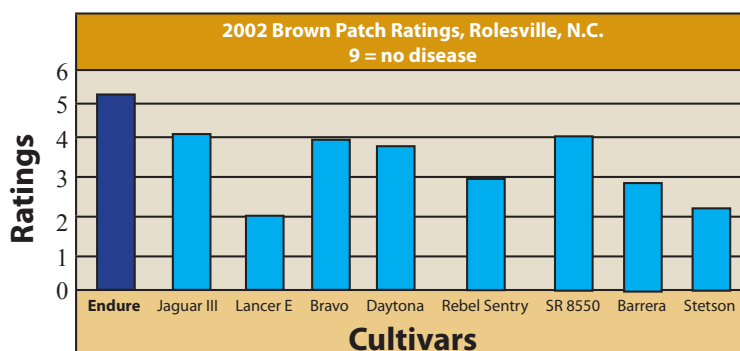

Key Characteristics

Dark green with upright, low growth habits; excellent heat tolerance; excellent brown patch resistance; endophyte enhanced; and bred for South and transition areas.

Breeding History

Developed by Pure Seed Testing Inc. as part of a breeding program to develop cultivars with improved resistance to brown patch. Thirty original parents were selected from nurseries with selection criteria being: attractive appearance, dark green colour, low growth profile, freedom from disease and upright leaves and panicles.

Trial Results

In various testing in Rolesville, North Carolina, Endure showed superior resistance to brown patch, excellent overall turf quality and shows exceptional drought recovery.

Endure Tall Fescue