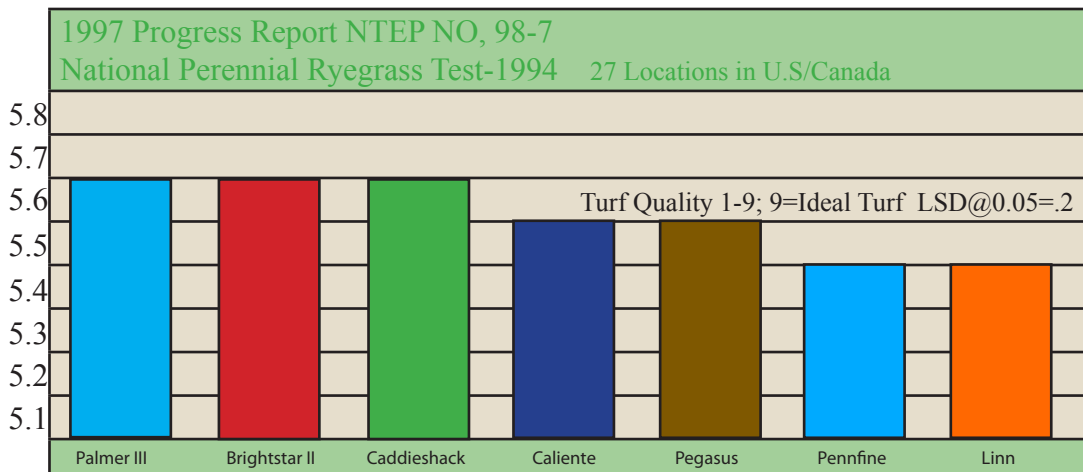

Product Sheet

Caliente Perennial Ryegrass

Overall Performance

Caliente is a heat and disease tolerant perennial ryegrass with fine dark green leaf texture and provides maximum tillering.

Disease Resistance

Excellent disease resistance is a result of a high endophyte level (90%) which provides good resistance to dollar spot and brown patch.

Seeding Dates

Spring and Fall when soil temperatures are 60 ° F or higher. Perennial ryegrass is the fastest establishing cool season turf grass species available. Late autumn and winter turf quality ratings show that it can rapidly develop and maintain an attractive turf cover into late autumn and winter.

Seeding Rates

6.0 - 8.0 lbs. /1000 sq. ft. or 29.0 - 39.0g/meter sq. Seed count of Caliente is approximately 255,000 - 275,000 seeds per pound and dependent on year of harvest, location of production, and seed production practises.